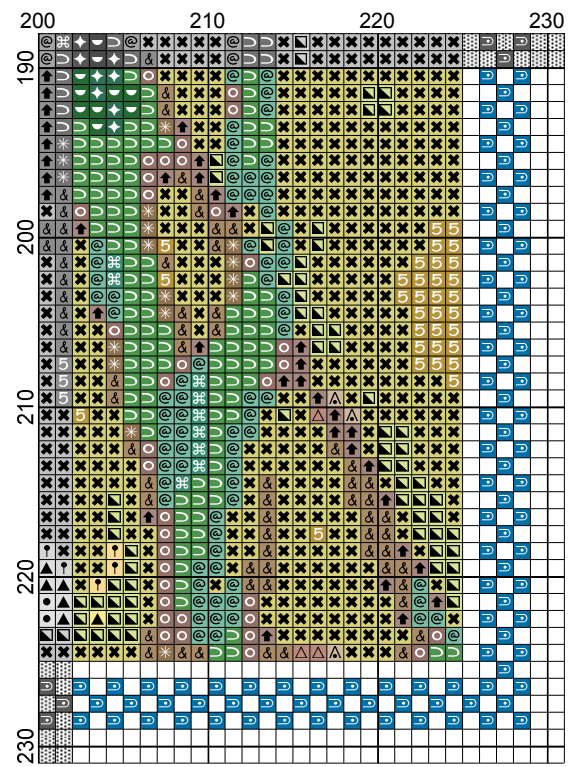

Hoa Đồng Nội b?i ngochoangimsat

<http://tranhchuthap.vn>